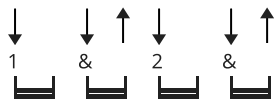

I Walk The Line Chords by Johnny Cash

Difficulty: beginner

Tuning: E A D G B E

Capo: 1st fret

Key: F

CHORDS

STRUMMING

WHOLE SONG (DOUBLE TIME FEEL) 106 bpm

(Either Johnny or his guitarist continues the two-note shuffle while the chords are):

[Verse 1]

B7	E
I keep a close watch on this heart of mine	
B7	E
I keep my eyes wide open all the time	
A	E
I keep the ends out for the tie that binds	
B7	E
Because you're mine, I walk the line	