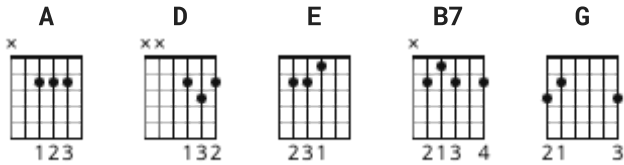

I Walk The Line Chords by Johnny Cash

Difficulty: beginner

Tuning: E A D G B E

Capo: 1st fret

Key: F

CHORDS

STRUMMING

WHOLE SONG (DOUBLE TIME FEEL) 106 bpm

(Either Johnny or his guitarist continues the two-note shuffle while the chords are):

[Verse 1]

B7	E
I keep a close watch on this heart of mine	
B7	E
I keep my eyes wide open all the time	
A	E
I keep the ends out for the tie that binds	
B7	E
Because you're mine, I walk the line	

(Back down to A)

e|-----|
B|-----|
G|-----|
D|-0-----|
A|---4-2-0-|
E|-----|

[Verse 4]

E **A**
You've got a way to keep me on your side
 E **A**
You give me cause for love that I can't hide
 D **A**
For you I know I'd even try to turn the tide
 E **A**
Because you're mine, I walk the line

(And back to E again)

e|-----|
B|-----|
G|-----|
D|-----|
A|-0-----|
E|---4-2-0-|

[Verse 5]

B7 **E**
I keep a close watch on this heart of mine
B7 **E**
I keep my eyes wide open all the time
A **E**
I keep the ends out for the tie that binds
B7 **E**
Because you're mine, I walk the line